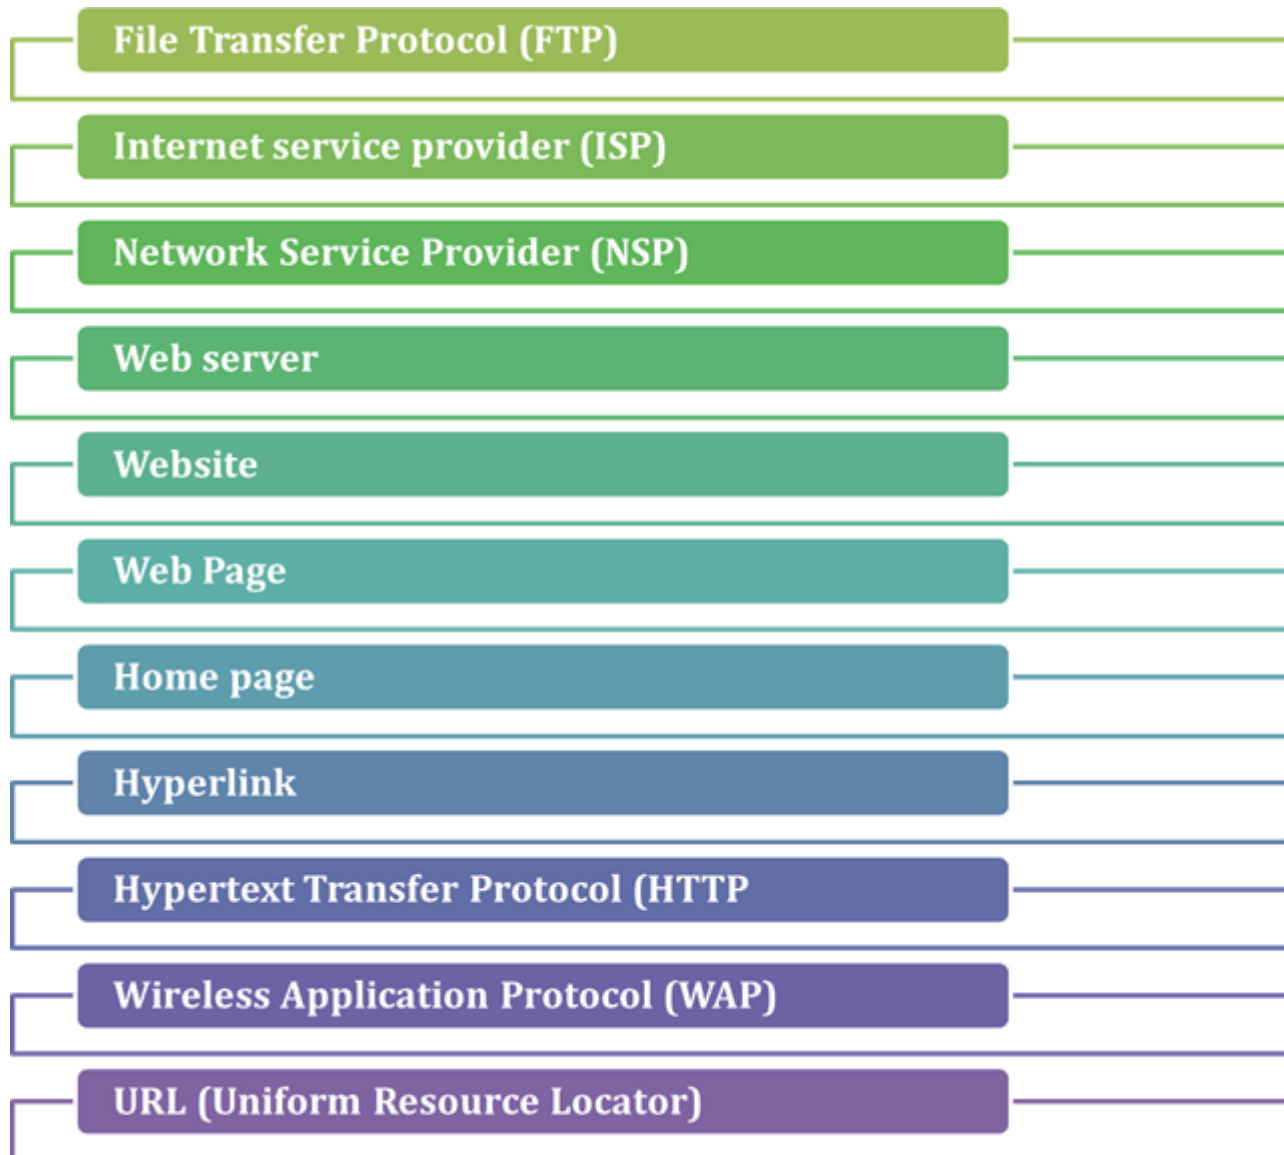

## Internet related terms for Competitive Exams

Get top class preparation for UGC right from your home: Get **detailed illustrated notes covering entire syllabus**: point-by-point for high retention.

**File Transfer Protocol (FTP)** is a standard network protocol used to transfer computer files between a client and server on a computer network.

**Internet service provider (ISP)** is an organization that provides services for accessing and using the Internet.

**Network Service Provider (NSP)** is a company that provides backbone services to an Internet service provider (ISP).

**Web server** is a program that uses HTTP (Hypertext Transfer Protocol) to serve the files that form Web pages to users, in response to their requests, which are forwarded by their computers' HTTP clients.

**Website** is a collection of related web pages, including multimedia content, typically identified with a common domain name.

**Web Page** is a hypertext document connected to the World Wide Web.

**Home page** - the introductory page of a website.