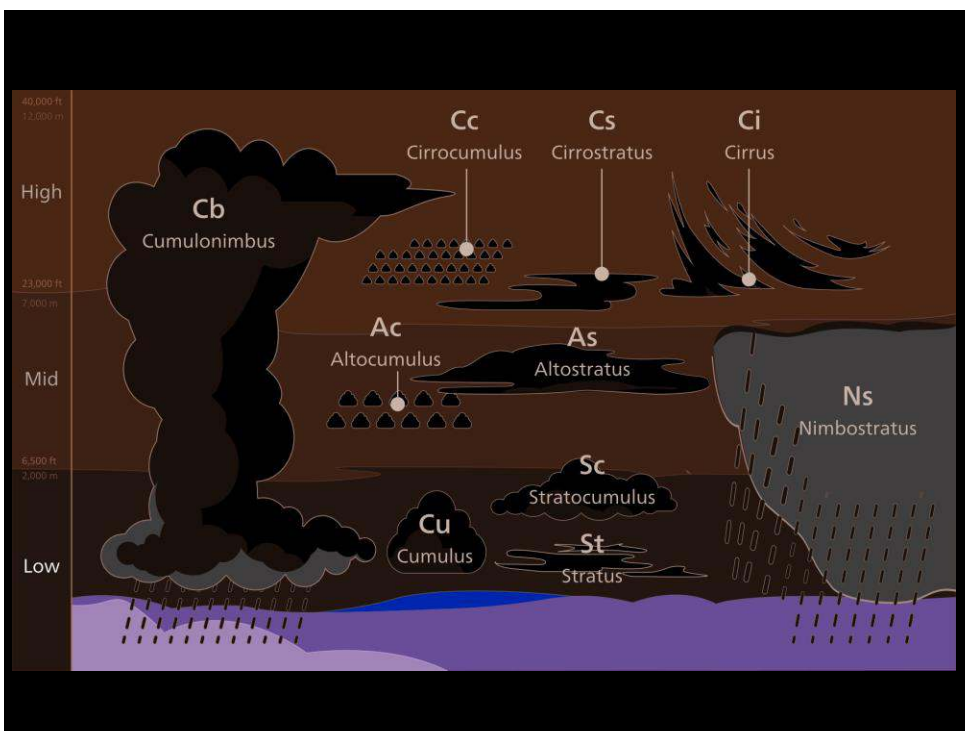

These Slides Accompany the YouTube Video Tutorial:
<https://www.youtube.com/watch?v=q7iBhFFoHig>

CLOUDS & TYPES

These Slides Accompany the YouTube Video Tutorial:
<https://www.youtube.com/watch?v=q7iBhFFoHig>

These Slides Accompany the YouTube Video Tutorial:
<https://www.youtube.com/watch?v=q7iBhFFoHig>

Types of Fog

- Radiation Fog
- Ground Fog
- Advection Fog
- Steam Fog
- Precipitation Fog
- Upslope Fog
- Valley Fog
- Freezing Fog
- Frozen/Ice Fog
- Artificial Fog
- Garua Fog
- Hail Fog

Types of Frost

- Rime
- White Frost
- Window / Fern Frost
- Frost Flower
- Advection / Wind Frost
- Hoarfrost / Radiation Frost
 - Air Hoar
 - Surface Hoar
 - Crevasse Hoar
 - Depth Hoar
 - Flood Frost