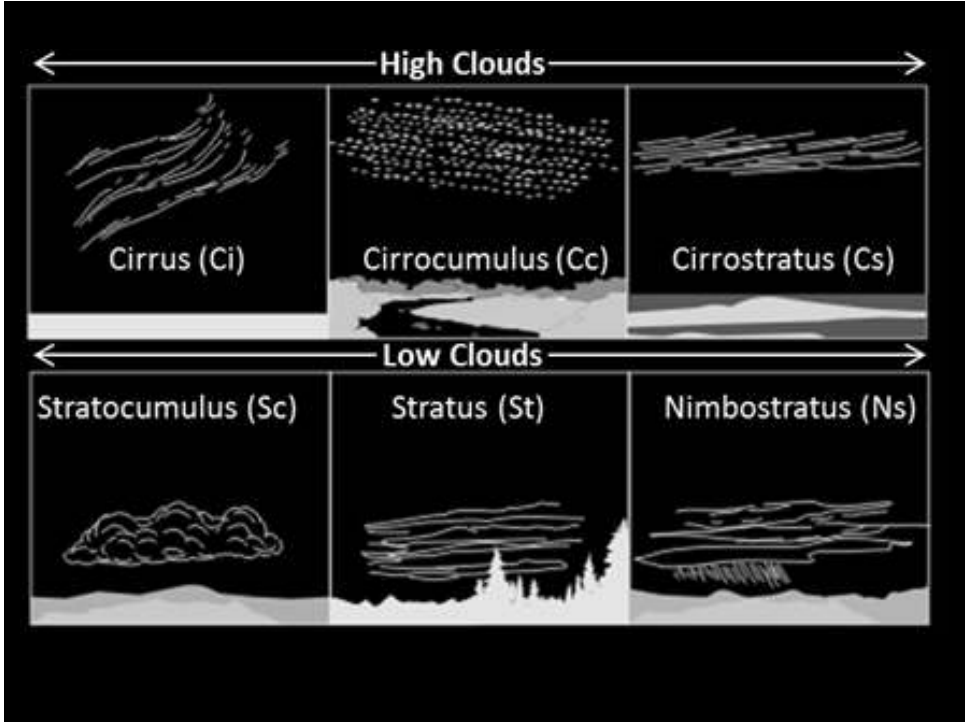

These Slides Accompany the YouTube Video Tutorial:
<https://www.youtube.com/watch?v=q7iBhFFoHig>

CLOUDS & TYPES

These Slides Accompany the YouTube Video Tutorial:
<https://www.youtube.com/watch?v=q7iBhFFoHig>

These Slides Accompany the YouTube Video Tutorial:
<https://www.youtube.com/watch?v=q7iBhFFoHig>

Types of Fog

- Radiation Fog
- Ground Fog
- Advection Fog
- Steam Fog
- Precipitation Fog
- Upslope Fog
- Valley Fog
- Freezing Fog
- Frozen/Ice Fog
- Artificial Fog
- Garua Fog
- Hail Fog

Types of Frost

- Rime
- White Frost
- Window / Fern Frost
- Frost Flower
- Advection / Wind Frost
- Hoarfrost / Radiation Frost
 - Air Hoar
 - Surface Hoar
 - Crevasse Hoar
 - Depth Hoar
 - Flood Frost