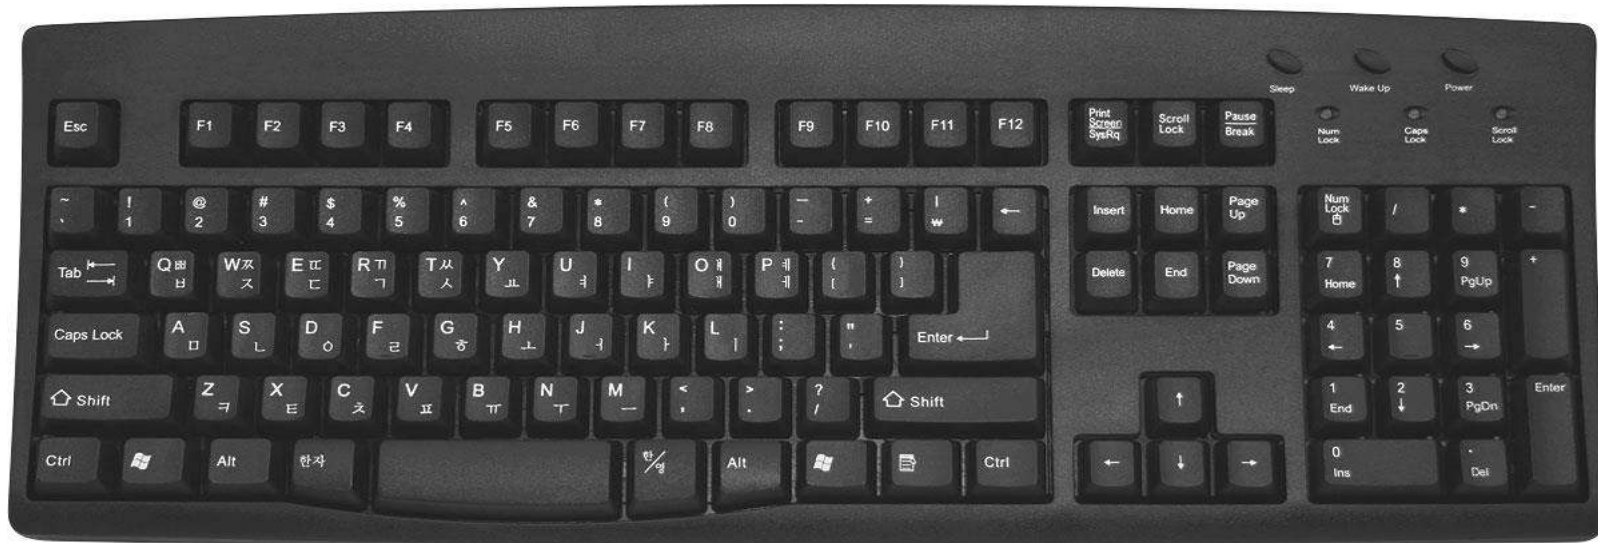

Input device is a hardware which converts our language in machine language, so it works as a translator.

We enter data and instructions through input devices.

Some of them are:

https://www.youtube.com/watch?v=6ZaBhuE_XEQ

1) Keyboard

2) Mouse

https://www.youtube.com/watch?v=6zaBhuE_XEQ

3) Scanner

4) Webcam

https://www.youtube.com/watch?v=6ZaBhuE_XEQ

5) Joystick

6) Digital Camera